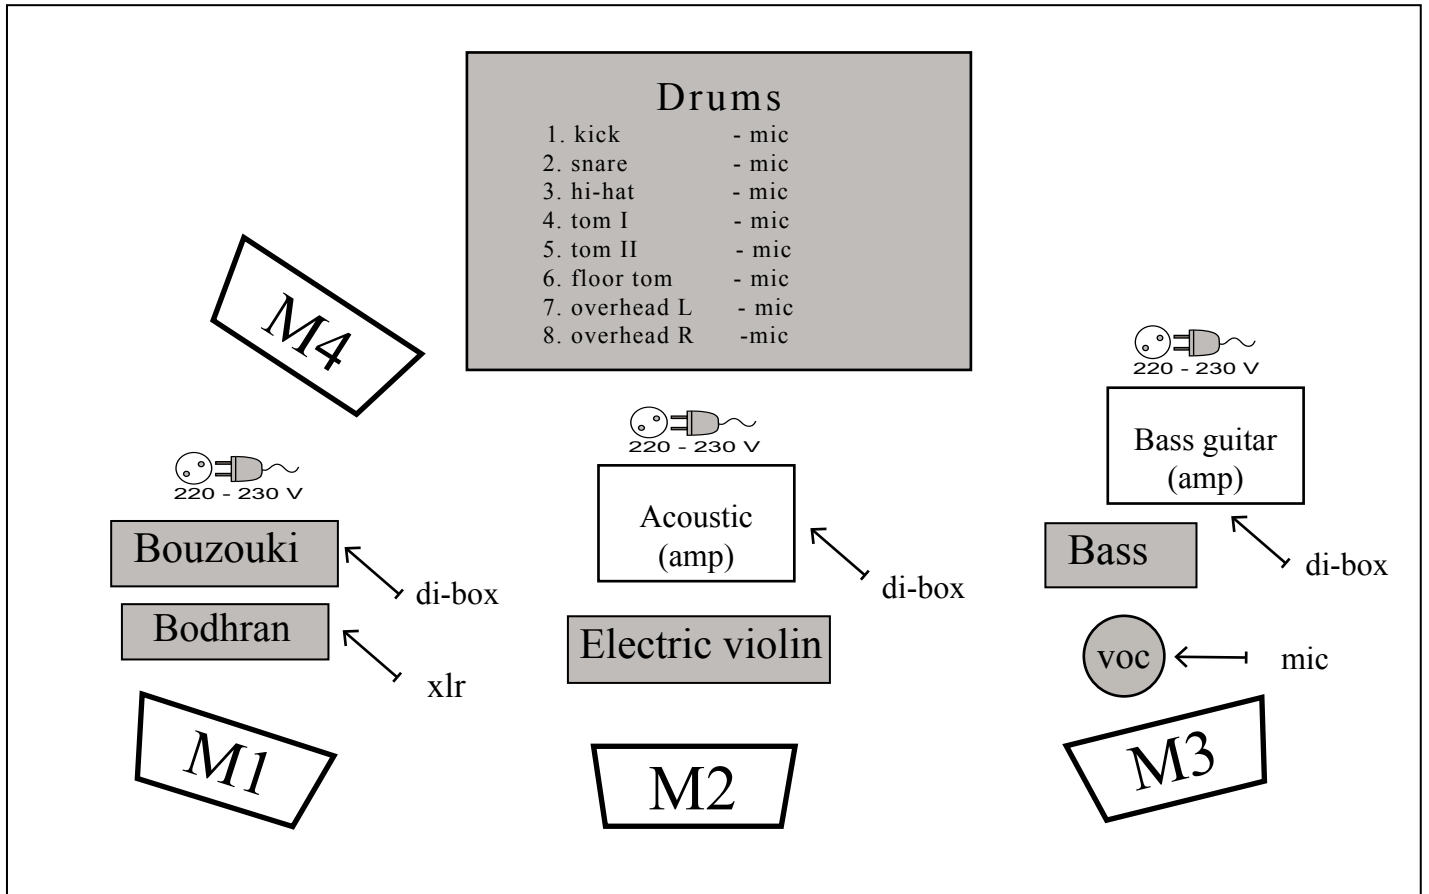

DONEGAL

STAGE PLAN

INPUT LIST

LP.	INSTRUMENT	LINE/MIC
1.	KICK	MIC
2.	SNARE	MIC
3.	HI-HAT	MIC
4.	TOM I	MIC
5.	TOM II	MIC
6.	FLOOR TOM	MIC
7.	OVERHEAD L	MIC
8.	OVERHEAD R	MIC
9.	BASS GUITAR	DI-BOX
10.	ELECTRIC VIOLIN	DI-BOX
11.	BOUZOUKI	DI-BOX
12.	BODHRAN	XLR
13.	LEAD VOCAL	MIC